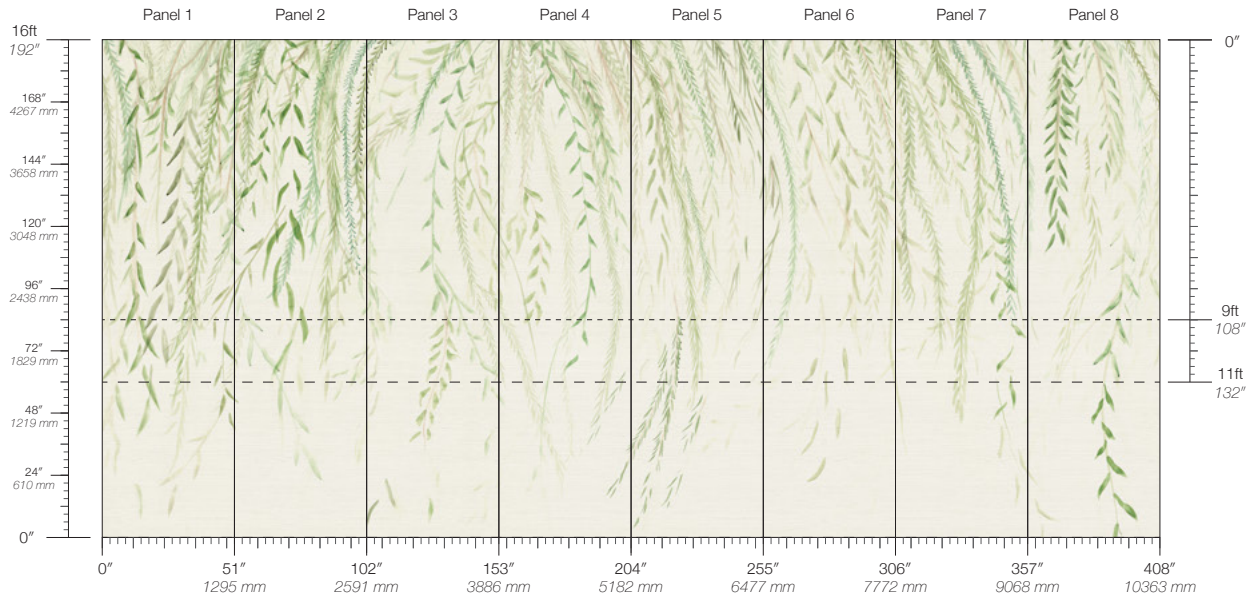

Sway Bower

Suitable for residential and commercial projects

COLOR

Bower

ITEM

8942

CONTENT

Type II PVC Free

PANEL WIDTH

51" / 1295 mm trimmed

PANEL HEIGHT

108" / 2743 mm base
132" / 3353 mm standard
192" / 4877 mm extended

REPEAT

Non-repeating

STOCK

Made to order

LEAD TIME

4 weeks to print

MINIMUM

1 panel

PRICE

Available upon request

ORIGIN

USA

DETAILS

Custom options available

MAINTENANCE

Water-based cleanser

ENVIRONMENTAL

HPD Available
Declare Label
Red List Free
Low VOC
Contributes to LEED v4
Post-Consumer Recycled Content

SPECS

Olefin Composite Face
Polyester/Cotton Woven Backing
13.33 oz/yd²
452 g/m²
Stippled Surface Texture

TESTING

ASTM E84 Adhered Class A
CAN/ULC-S102
EN 15102 Class B, s1 d0
CDPH CA Section 01350

DISCLAIMER

Refer to our website to see the full mural artwork. Reference the physical sample for color and texture. Panel maps represent mural artwork only.